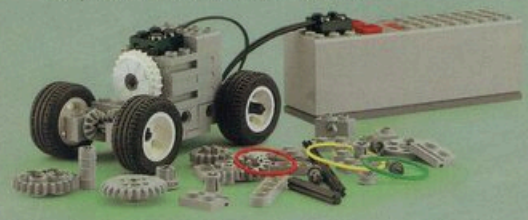

K. #5227 Fiber Optic Cables
 8 pieces. \$2.99

digging Grabs
 \$3.99

P. #5294 Toggle Joints & Connectors
 60 pieces. \$3.99

Q. #5201 Angle Pieces
 20 pieces. \$3.99

S. #8735 LEGO TECHNIC Motor 60 pieces. \$39.99
 Requires 6 AA batteries-not included.